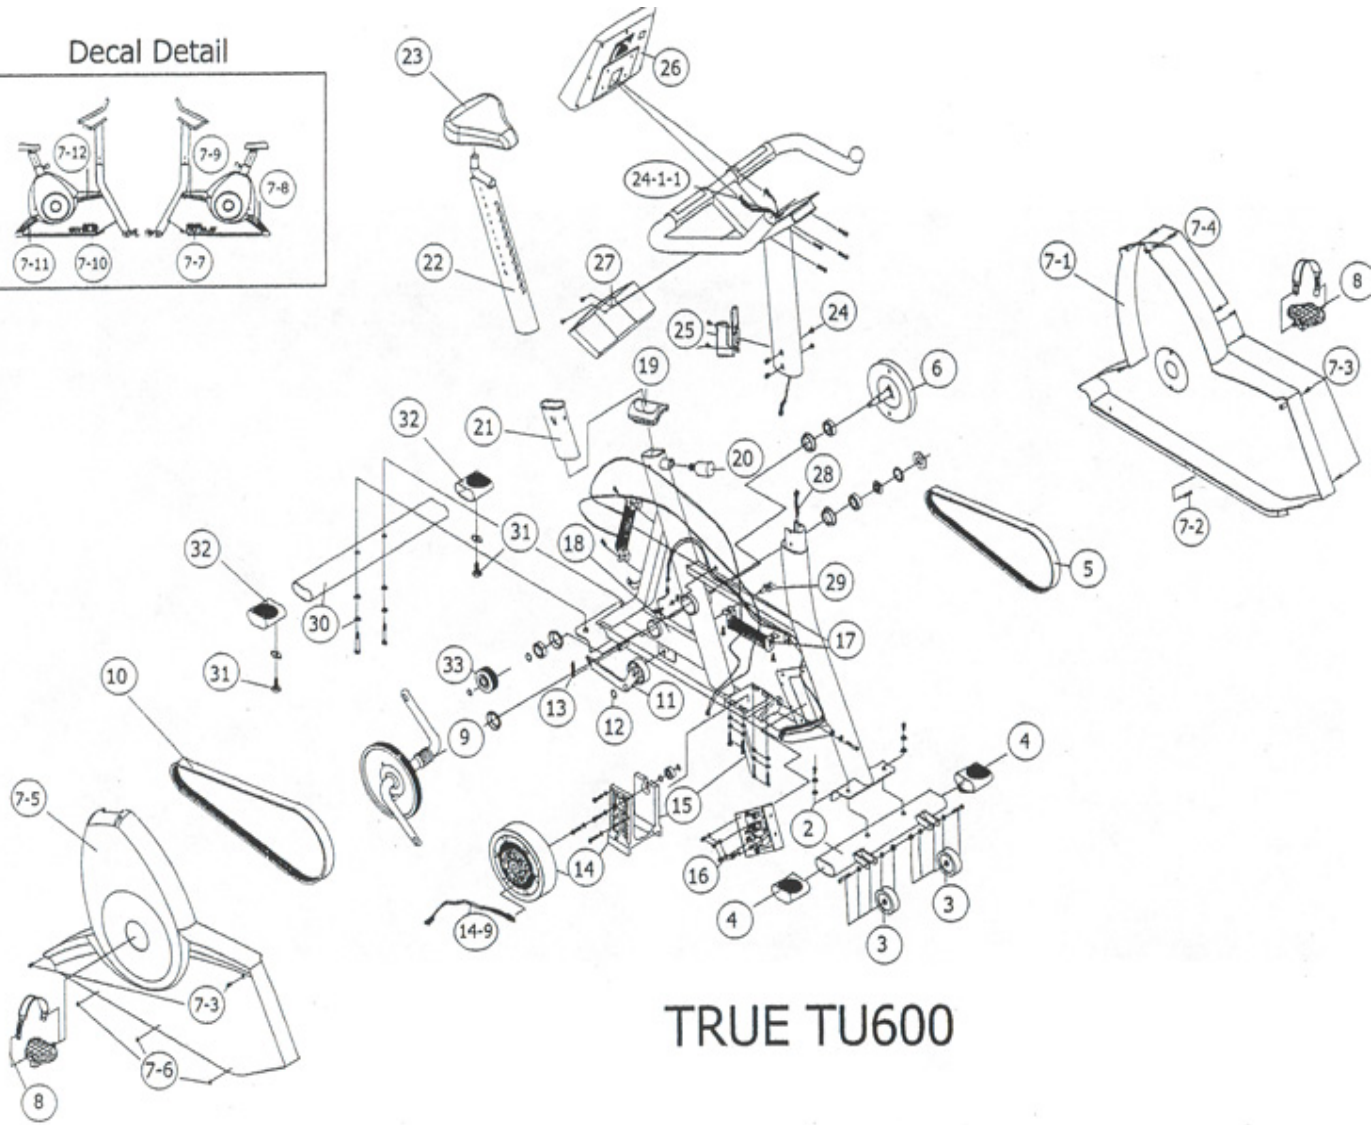

Decal Detail

TRUE TU600

REF #	PART NUMBER	DESCRIPTION	QTY PER UNIT
	2 7T010800	FRONT STABILIZER WITH BOLTS	1
	3 7T000200	TRANSPORTATION WHEEL KIT	1
	4 7T000300	FRONT STABILIZER END CAP	2
	5 7T011400	DRIVE BELT KIT	1
	7T004900	DO NOT ORDER	
	6 7T005000	POLY V PULLEY SET KIT SECONDARY	1
7-1	7T012000	LEFT COMPLETE W/ MODEL SHROUD DECALS	1
7-2	7T001302	SIDE COVER SCREW	1
7-3	7T001202	SIDE COVER SCREW	6
7-4	7T001303	SIDE COVER SCREW	3
7-5	7T012100	RIGHT SHROUD W/ MODEL DECALS	1
7-6	7T001306	HEX NUT	3
7-7	7T012200	MODEL DECAL LEFT WHITE	1
7-8	7T001311	SHROUD DECAL BLUE	1
7-9	7T001312	SHROUD DECAL BLUE	1
7-10	7T012300	MODEL DECAL RIGHT WHITE	1
7-11	7T001308	SHROUD DECAL BLUE	1
7-12	7T001309	SHROUD DECAL BLUE	1
	8 7T001400	PEDAL SET W/ STRAPS LFT. & RT.	1
	9 7T005500	CRANK AND CUPS PULLEY SET W/BEARINGS	1
	10 7T005600	J8 POLY V BELT PRIMARY	1
	11 7T005200	ALUMINUM IDLER AND IDLER ARM	1
	12 7T012400	C RING IDLER ARM	1
	13 7T012500	SPRING IDLER ARM	1
	14 7T011500	BRAKE KIT	1
14-9	7T007200	BRAKE CABLE	1
	15 7T005700	GENERATOR BRACKET SET	
	16 7T006000	CONTROL BOARD W/ SCREWS	1
	17 7T005900	RESISTOR W/ SCREWS	1
	18 7T005800	RPM SENSOR W/ WIRE AND NUT	1
	19 7T000900	SHROUD TRIM CAP	1
	20 7T004300	SEAT ADJUSTING KNOB	1
	21 7T004400	SEAT POST SLEAVE	1
	22 7T004500	SEAT POST SET	1
	23 7T004600	SADDLE W/ CLAMP	1
	24 7T006900	HANDLEBAR W/ CONTACT HR AND BOLTS	1
24-1-1	7T006202	CABLE ASSY.	1
	25 7T004100	BOTTLE CAGE W/ SCREWS	1
	26 7T006300	COMPUTER W/ SCREWS	1
	7T006300A	COMPUTER SET 600R&600U REFURB	
	27 7T004200	CD PLAYER HOLDER W/ SCREWS	1
	28 7T007000	CABLE ASSEMBLY 5 PIN LOWER	1
	29 7T012600	IDLER ARM AXLE KIT	1
	30 7T002600	REAR STABILIZER W/ SCREWS	1
	31 7T002700	LEVELERS x2 WITH LOCKS	1