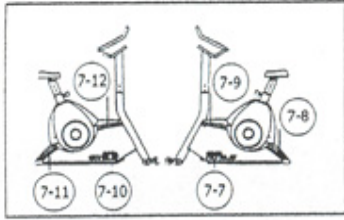

Decal Detail

TRUE TU600

REF #	PART NUMBER	DESCRIPTION	QTY PER UNIT
	2 7T010800	FRONT STABILIZER WITH BOLTS	1
	3 7T000200	TRANSPORTATION WHEEL KIT	1
	4 7T000300	FRONT STABILIZER END CAP	2
	5 7T011400	DRIVE BELT KIT	1
	7T004900	DO NOT ORDER	
	6 7T005000	POLY V PULLEY SET KIT SECONDARY	1
7-1	7T012000	LEFT COMPLETE W/ MODEL SHROUD DECALS	1
7-2	7T001302	SIDE COVER SCREW	1
7-3	7T001202	SIDE COVER SCREW	6
7-4	7T001303	SIDE COVER SCREW	3
7-5	7T012100	RIGHT SHROUD W/ MODEL DECALS	1
7-6	7T001306	HEX NUT	3
7-7	7T012200	MODEL DECAL LEFT WHITE	1
7-8	7T001311	SHROUD DECAL BLUE	1
7-9	7T001312	SHROUD DECAL BLUE	1
7-10	7T012300	MODEL DECAL RIGHT WHITE	1
7-11	7T001308	SHROUD DECAL BLUE	1
7-12	7T001309	SHROUD DECAL BLUE	1
	8 7T001400	PEDAL SET W/ STRAPS LFT. & RT.	1
	9 7T005500	CRANK AND CUPS PULLEY SET W/BEARINGS	1
	10 7T005600	J8 POLY V BELT PRIMARY	1
	11 7T005200	ALUMINUM IDLER AND IDLER ARM	1
	12 7T012400	C RING IDLER ARM	1
	13 7T012500	SPRING IDLER ARM	1
	14 7T011500	BRAKE KIT	1
14-9	7T007200	BRAKE CABLE	1
	15 7T005700	GENERATOR BRACKET SET	
	16 7T006000	CONTROL BOARD W/ SCREWS	1
	17 7T005900	RESISTOR W/ SCREWS	1
	18 7T005800	RPM SENSOR W/ WIRE AND NUT	1
	19 7T000900	SHROUD TRIM CAP	1
	20 7T004300	SEAT ADJUSTING KNOB	1
	21 7T004400	SEAT POST SLEAVE	1
	22 7T004500	SEAT POST SET	1
	23 7T004600	SADDLE W/ CLAMP	1
	24 7T006900	HANDLEBAR W/ CONTACT HR AND BOLTS	1
24-1-1	7T006202	CABLE ASSY.	1
	25 7T004100	BOTTLE CAGE W/ SCREWS	1
	26 7T006300	COMPUTER W/ SCREWS	1
	7T006300A	COMPUTER SET 600R&600U REFURB	
	27 7T004200	CD PLAYER HOLDER W/ SCREWS	1
	28 7T007000	CABLE ASSEMBLY 5 PIN LOWER	1
	29 7T012600	IDLER ARM AXLE KIT	1
	30 7T002600	REAR STABILIZER W/ SCREWS	1
	31 7T002700	LEVELERS x2 WITH LOCKS	1